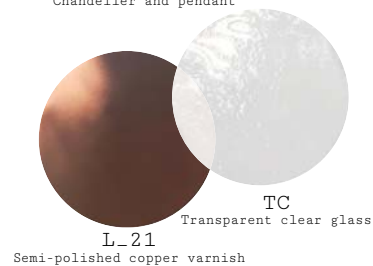

RR

Chandelier and pendant