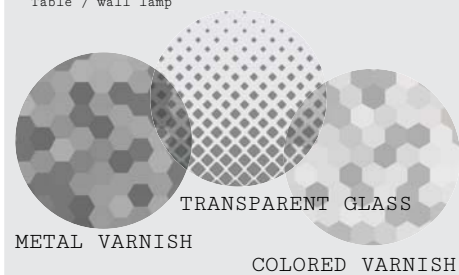

TC
Transparent clear glass

*See note on page n.38

ALSO FOR METAL PARTS AND DETAILS

SUGGESTED COLOR COMBINATION

2 COLORS

Chandelier and pendant

G1

Chandelier and pendant

RR

Chandelier and pendant

BR

Chandelier and pendant

3 COLORS

Table / wall lamp

G1

Table / wall lamp