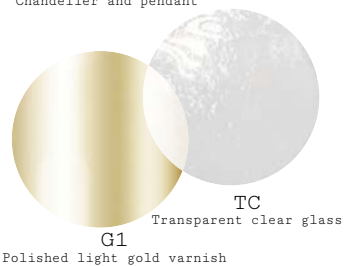

GLASS PETALS FINISHES

F_16*
Polished light gold varnish

L_21*
Semi-polished copper varnish

L_47*
Semi-polished bronze varnish

L_56
Black matte varnish

L_57
Polished white varnish

L_29
Antiqued copper artisan varnish

TC
Transparent clear glass

*See note on page n.38

ALSO FOR METAL PARTS AND DETAILS

SUGGESTED COLOR COMBINATION

2 COLORS

Chandelier and pendant

G1

Chandelier and pendant