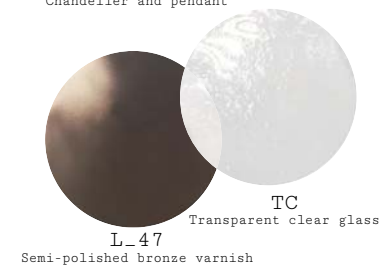

BR

Chandelier and pendant